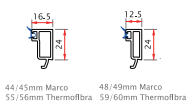

JUNQUILLOS